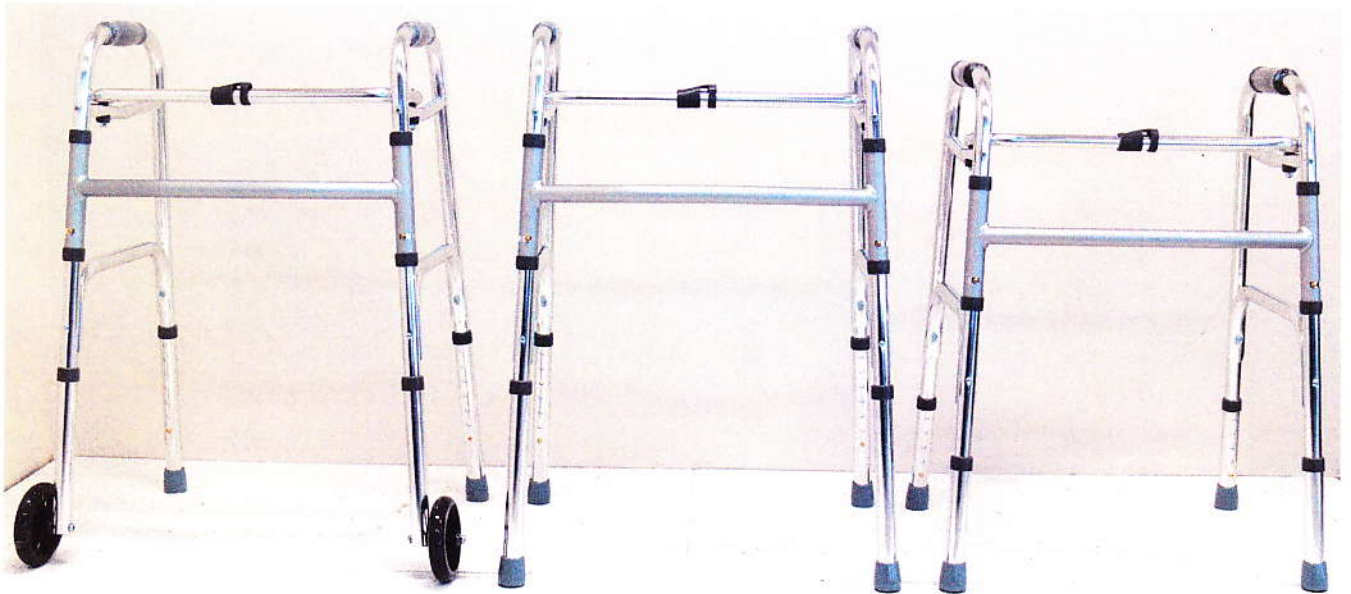

Folding Walking Frames

Folding Walking Frames

Model RG4070WB - 32"- 38" Height Adjustable 5" Wheel with Rubber Grip

Model RG4070MD - 32"- 38" Height Adjustable, Rubber Grip

Model RG4070MA - 29.5" – 33.5" Height Adjustable, Foam Grip

Features

- Aluminium Anodized Frame
- Multi height adjustment on each model
- Soft foam or rubber handgrips
- Easily foldable

Additional Features are available

- Swivel Wheels
- Wheel & Glide Brake

Dimensions

- Max user capacity 100kg
- Walker net weight 3.0kg – 3.2kg

Your Nearest Authorised Distributor

The EMS Brand is owned and operated by
Shoprider Australia Pty Ltd. www.shoprider.com.au