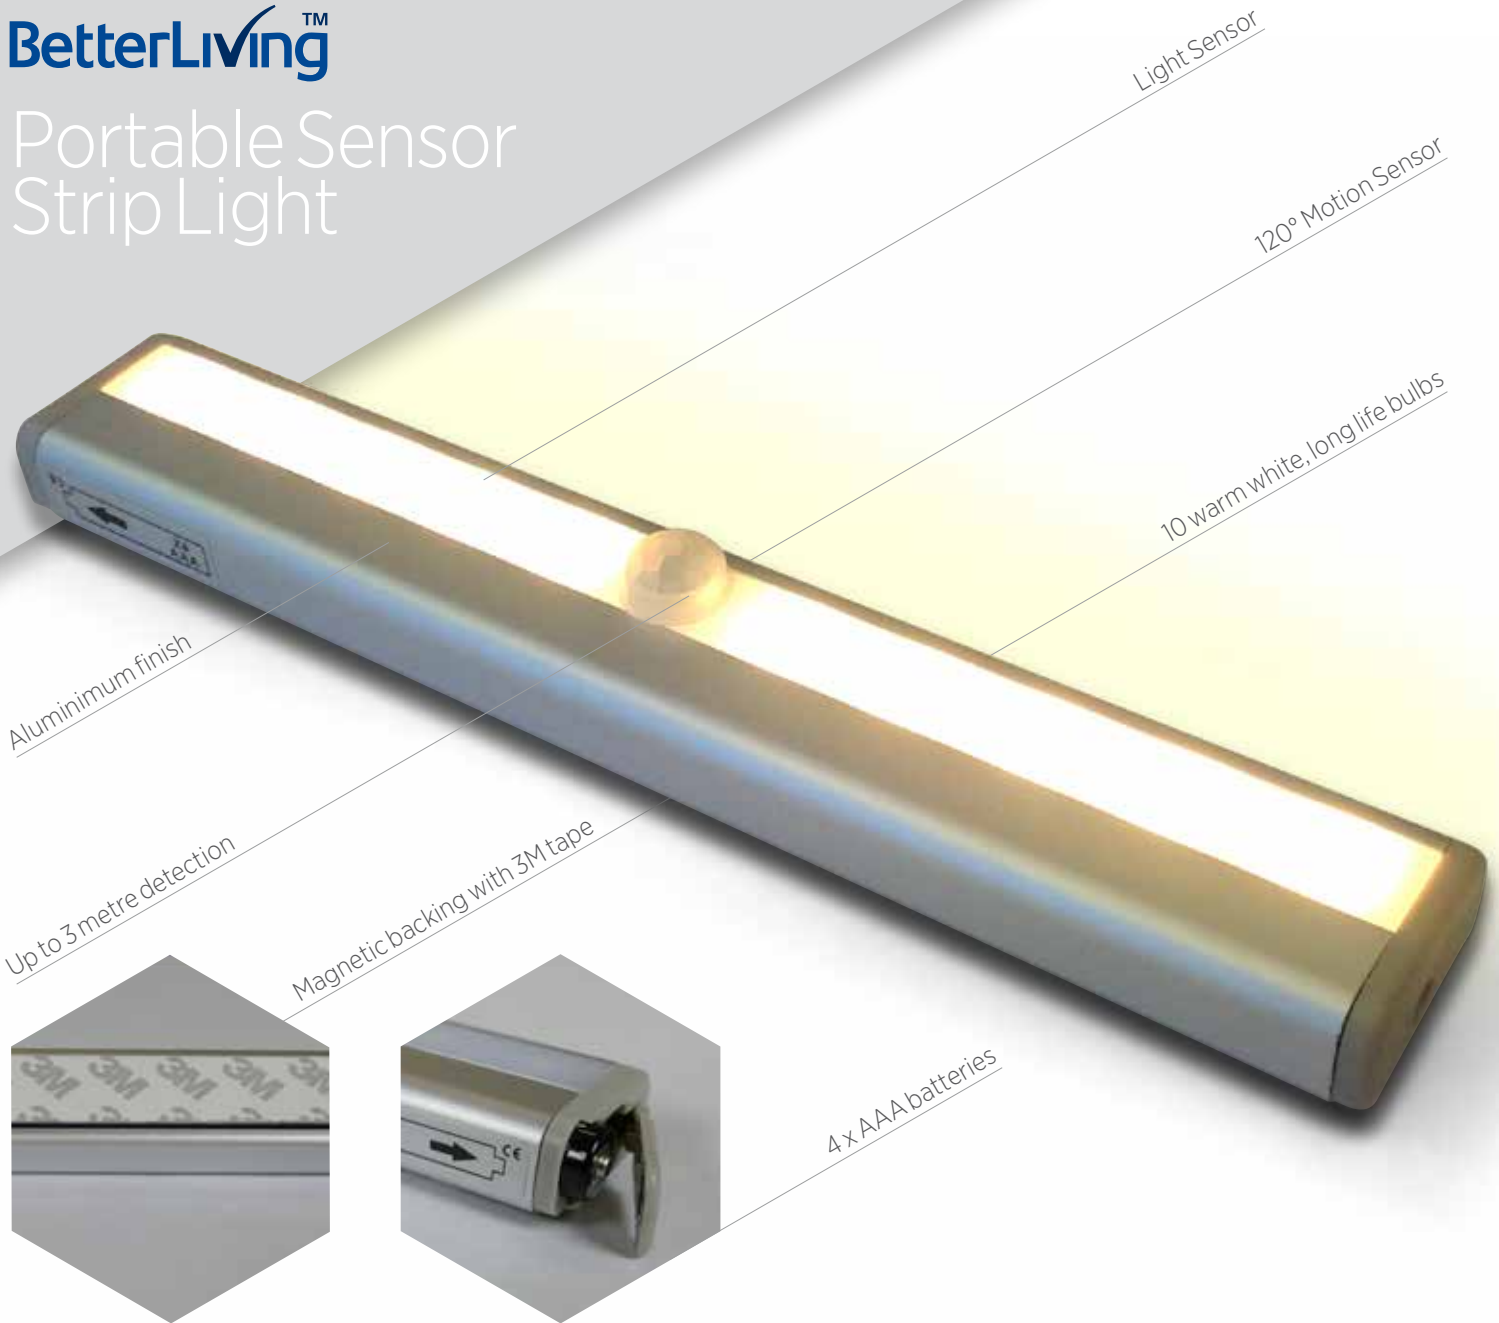

Portable Sensor Strip Light

The BetterLiving Portable Sensor Strip Light is a simple, convenient and portable battery operated automatic sensor light ideal for use in any low light situation.

It features both motion and light detection sensors which will only trigger when motion is detected below a specific light level.

Ideal for hallways, cupboards and darkened rooms, the strip light is completely portable and features a dual purpose magnetic adhesive strip for simple and easy installation and removal on any surface.

CODE	BL0055
DIMENSIONS	190 x 30 x 16 mm
BULBS	10 x LED (warm white)
ILLUMINATION	15 seconds
POWER	4 AAA batteries (included)
WARRANTY	1 year